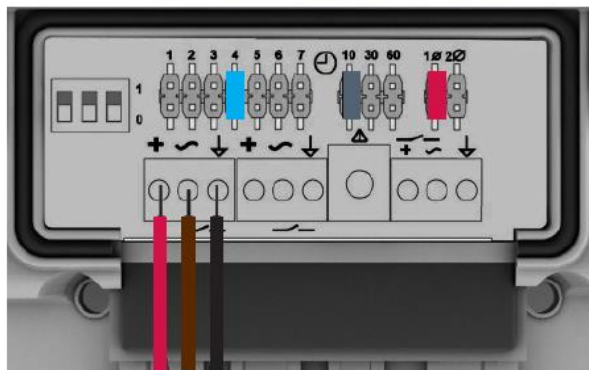

Wired connections to the Whale Instant Match Transformer

Redring Shower Connections and Settings

Whale® Transformer Settings

- Blue Jumper - Sensor Position 4
- Grey Jumper - Over run 10 Seconds
- Red Jumper - Pipe inlet 15mm

SELECTRONIC PREMIER WP SHOWERS

SELP85WP	53677515	Selectronic Premier Direct Pump Linked Shower	8.5kW
SELP95WP	53678515	Selectronic Premier Direct Pump Linked Shower	9.5kW