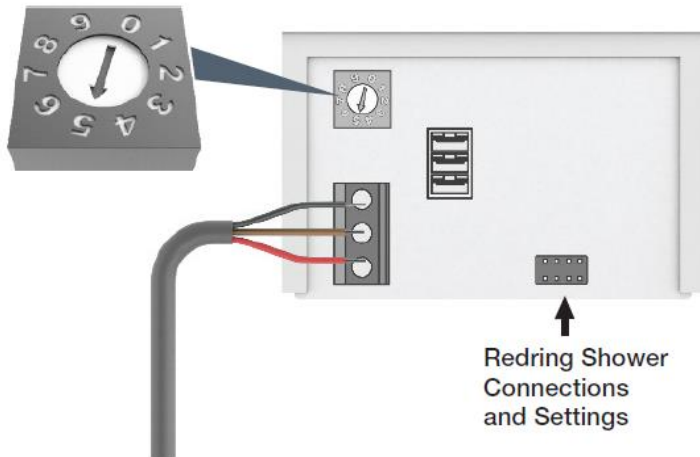

Wired connections to the Whale Instant Match Transformer

Redring Shower Connections and Settings

Whale® Transformer Settings

- Blue Jumper - Sensor Position 4
- Grey Jumper - Over run 10 Seconds
- Red Jumper - Pipe inlet 15mm

SELECTRONIC PREMIER WP SHOWERS

SELP85WP	53677515	Selectronic Premier Direct Pump Linked Shower	8.5kW
SELP95WP	53678515	Selectronic Premier Direct Pump Linked Shower	9.5kW