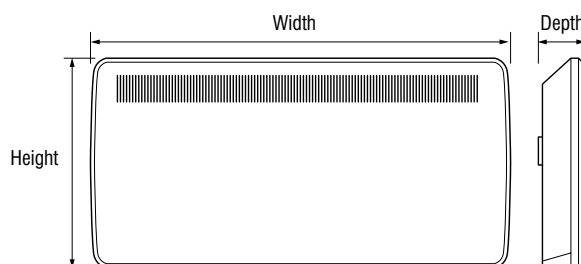

## Technical Specification

- Element – mineral-filled sheathed type
- Finish – white powder coated steel
- Protection – auto reset thermal cut-out
- IP rating – IPX4 (splashproof)
- Supply – 230/240V AC single phase