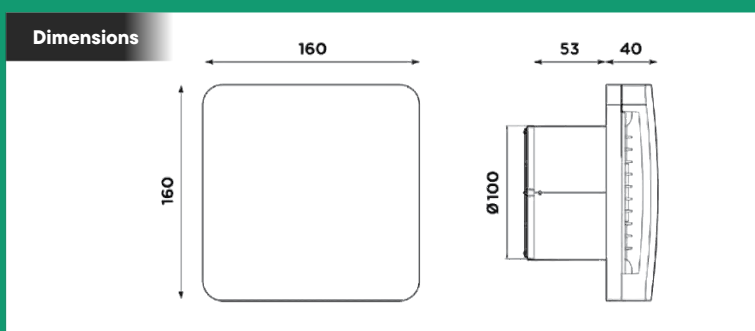

XS100 Ripple

**4" / 100mm axial extract fans
with baffle front**

Ripple XRF is a 4"/100mm intermittent axial fan range suitable for installation in bathrooms, shower rooms and toilets. The fans come complete with a rippled baffle, providing an affordable yet attractive-looking product.

Ripple fans have a one speed extraction rate of 23l/s and comply with UK Building Regulations.

Technical Details	XRF 067012	XRFT 067036
No speeds	1	1
Power (W)	10	10
Duct size (mm)	100	100
Flow rate (l/s)	23	23
Flow rate (m3/hr)	83	83
Noise dBA @3m	35	35
IPX Rating	4	4
Motor Type	AC	AC
Adjustable Timer (3 to 25 mins)	X	✓
Height (mm)	160	160
Width (mm)	160	160
Depth (mm)	93	93
Colour	White	White

XRF & XRFT

Product type
4" / 100mm axial extract fans
with baffle front

Country of origin
Italy

2 Year Guarantee