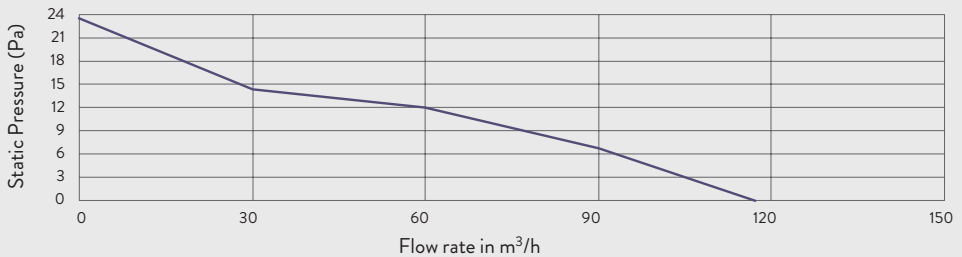

Performance for VX120

Product	VX120											
Static Pressure (Pa)	0	1.5	3.5	5.5	6.8	8.3	9.4	10.9	11.5	12.8	22.4	
Flow Rate in m³/h	116.00	110.00	103.00	97.00	90.00	82.00	73.00	64.00	52.00	37.00	0.00