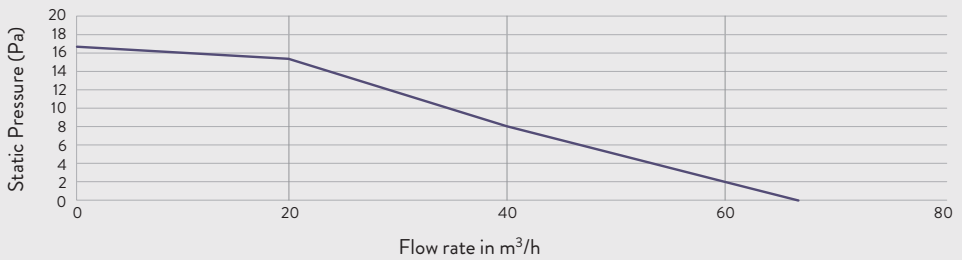

Product Selector	VX100	VX100T	VX120	VX120T
Reference Number	93224AWW	93225AWW	93228AWW	93229AWW
Extract Performance (l/s)	18	18	32	32
Extract Performance (m³/h)	66	66	116	116
Electrical Power Rating (W)	16	16	23	23
Specific Fan Power (SFP) (W/l/s)	0.78	0.78	0.61	0.61
IP Rating	IPX4	IPX4	IPX4	IPX4
Integral Timer		✓		✓
Motor Type	AC	AC	AC	AC

Performance for VX100

Product	VX100											
Static Pressure (Pa)	0	1.6	2.5	4.6	6.1	7	8	8.2	8.8	15.2	16.7	
Flow Rate in m³/h	65.62	62.20	58.70	54.90	50.80	46.40	41.50	36.30	29.45	20.90	0.00