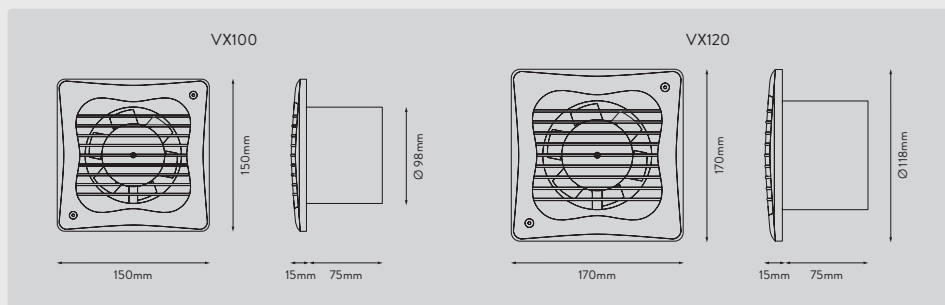

## 4"/100mm and 5"/120mm axial extract fans

Domestic

A range of easy to install single speed extract fans. Suitable for a wide range of applications including bathrooms, shower rooms and toilets including zones 1 and 2. VX120 also suitable for utility rooms. Suitable for wall and ceiling fitting, both VX100 and VX120 are available in standard and timer variants.

Product Features	VX100	VX100T	VX120	VX120T
Reference Number	93224AWW	93225AWW	93228AWW	93229AWW
Timer (adjustable from 90s – 30mins)		✓		✓
66 m <sup>3</sup> /h	✓	✓		
116 m <sup>3</sup> /h			✓	✓

Product Selector	VX100	VX100T	VX120	VX120T
Reference Number	93224AWW	93225AWW	93228AWW	93229AWW
Extract Performance (l/s)	18	18	32	32
Extract Performance (m <sup>3</sup> /h)	66	66	116	116
Electrical Power Rating (W)	16	16	23	23
Specific Fan Power (SFP) (W/l/s)	0.78	0.78	0.61	0.61
IP Rating	IPX4	IPX4	IPX4	IPX4
Integral Timer		✓		✓
Motor Type	AC	AC	AC	AC