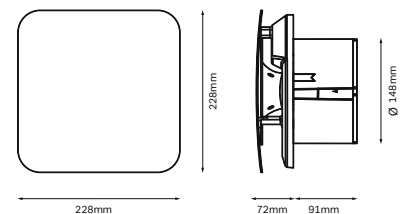

### Technical Details

	All Models
No. of Speeds	2
Power (W)	15 / 22
Duct Size (mm)	148
Flow rate (l/s)	60/62
Flow rate (m3/h)	216/225
Noise dB(A)3m	41/44
IPX Rating	4
Motor Type	AC
Height (mm)	228
Width (mm)	228
Depth (mm)	143
Colour	White

### Dimensions

Country of Origin	Ireland
Guarantee Period	2 Years