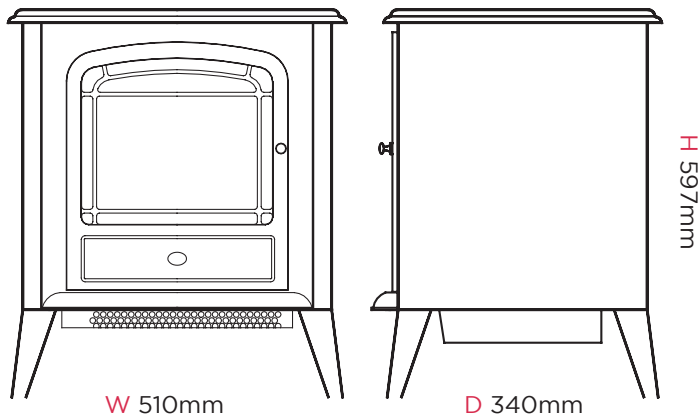

Courcheval

Remote Control

- On/off

Courcheval

Dimensions & Weight			
Height (mm)	Width (mm)	Depth (mm)	Weight (kg)
597	510	340	16.7

Product Features	
Heat Output	2kW
Heat Settings	2 - 1kW / 2kW
Variable Thermostat	Y
Fan Heat / Radiant Heat	Yes / No
Location of Controls	Right Side - Bottom
On/Off Switch	Y
Remote Control	Y
Batteries Included	Y - CR2032
Optiflame Effect	Y
Flame Type	Optiflame
Flame Effect Only	Y
Fuel Bed Supplied	Logs

Product Features	
Lot 20 Compliant	Y
Freestanding	Y
Wall Mountable	N
Inset	N
Opening Door	Y
Suite	N
Lamp Type	LED
Kettle (IEC) Lead	N
Safety Cut Out	Y
Power Cord Length	1.8m
Core Materials	MDF / Metal / Plastic
Finish / Colour	White