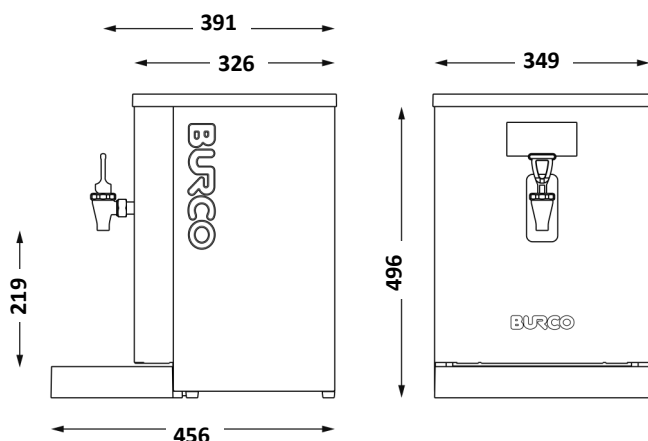

Dimensions (mm)

Customer Services Telephone: +44 (0)344 879 3588

Email: customer.services@glendimplex.com

Website: www.burco.co.uk